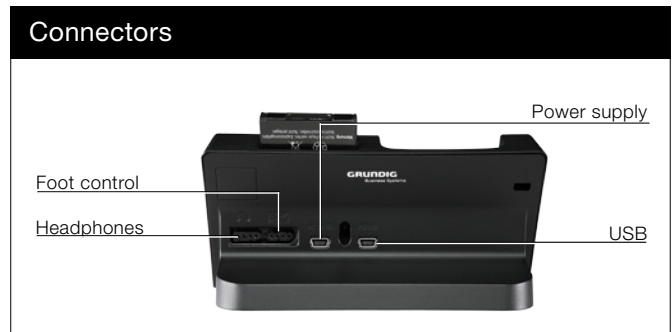

Technical Data

<i>Connectors</i>	
PC interface	Mini USB plug
Digta 7 Docking Connection	Contact bar for USB 1.1, USB 2.0 High Speed USB removable media, USB audio and USB HID USB power supply and battery charging
<i>Charging time</i>	
	approx. 4 hours
<i>Lights</i>	
Charging display (only Digta Station 477 Plus)	Green LED, lights up green during the recharging process of the spare battery in the battery case
Power supply indicator	Green LED, lights up during power supply via power supply or USB
Data transfer display	Yellow LED, lights up during USB connection, flashes during data transfer
<i>Size</i>	
Digta Station 447 without rechargeable batteries, without dictation device (W x H x D)	approx. 5.63 x 2.72 x 3.03 inch (143 mm x 69 mm x 77 mm)
Digta Station including dictation device (H)	approx. 5.47 inch
<i>WEIGHT</i>	
Digta Station 447 without rechargeable batteries, without dictation device	approx. 9.49 oz. (269 g)
<i>Storage temperature</i>	-4° F up to 158° F (-20 °C up to +70 °C)
<i>Operating temperature</i>	23° F up to 95° F (-5 °C up to + 35 °C)
<i>Casing color</i>	black

Equipment

	Digta Station 447	Digta Station 447 Plus
<i>Charging</i>		
in the Digta 7	•	•
Charging of a spare pack of rechargeable batteries	--	•
<i>Connectors</i>		
Foot control, earphone connection	--	•
Kensington lock connection	•	•

Scope of delivery

<i>Digta Station 447</i>	USB cable, Rechargeable battery pack 962, Power pack 447
<i>Digta Station 447 Plus</i>	USB cable, Rechargeable battery pack 962, Power pack 447

The performance features described by Grundig Business systems (GBS) only apply to genuine GBS accessories. The use of non-GBS accessories or those which are not recommended and approved by GBS automatically void any warranty claims towards GBS.

Grundig Business Systems GmbH Emmericher Straße 17, D-90411 Nuremberg
E-Mail: info@grundig-gbs.com, Internet: www.grundig-gbs.com.
Printed in Germany.
Alterations and availability are subject to change without prior notice.
Order-number: HNE 6239 06/2015